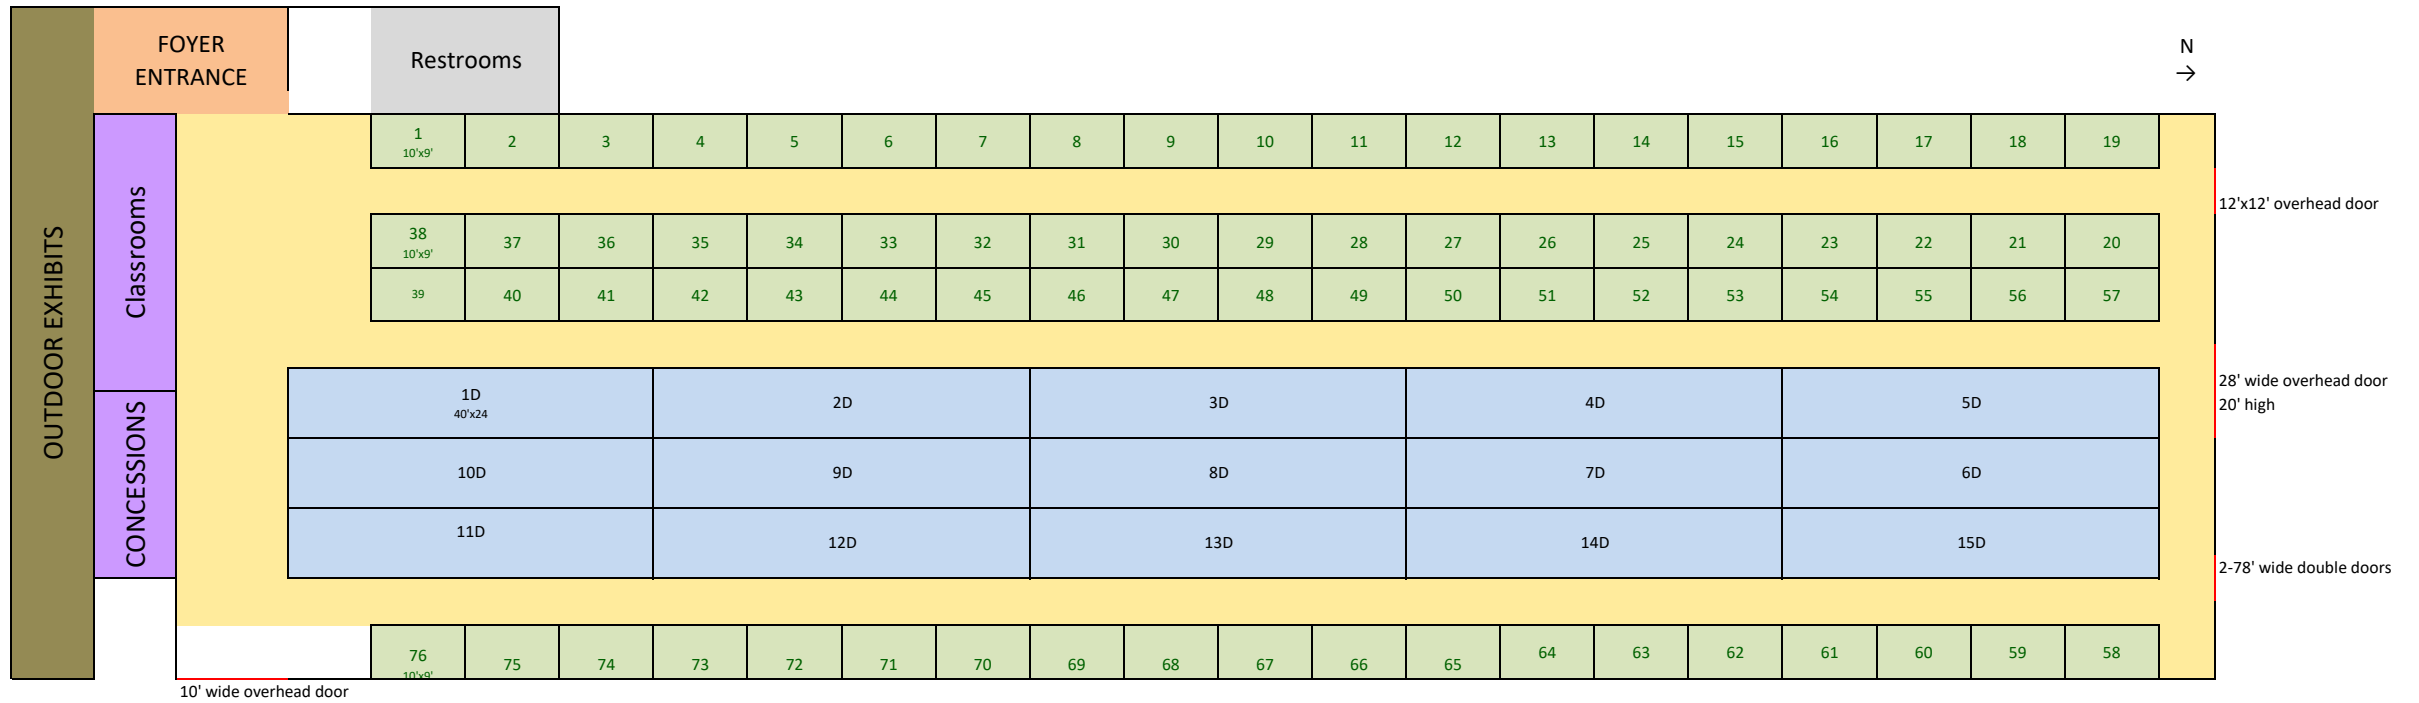

New Location:
 Northeast Community College
 Chuck M. Pohlman Ag Complex
 2301 East Benjamin Avenue
 Norfolk NE 68701

INDOOR EXHIBITS

10' wide overhead door

- Walk way
- 10'w x 9'd booths
- 40'w x 24'd booths on dirt